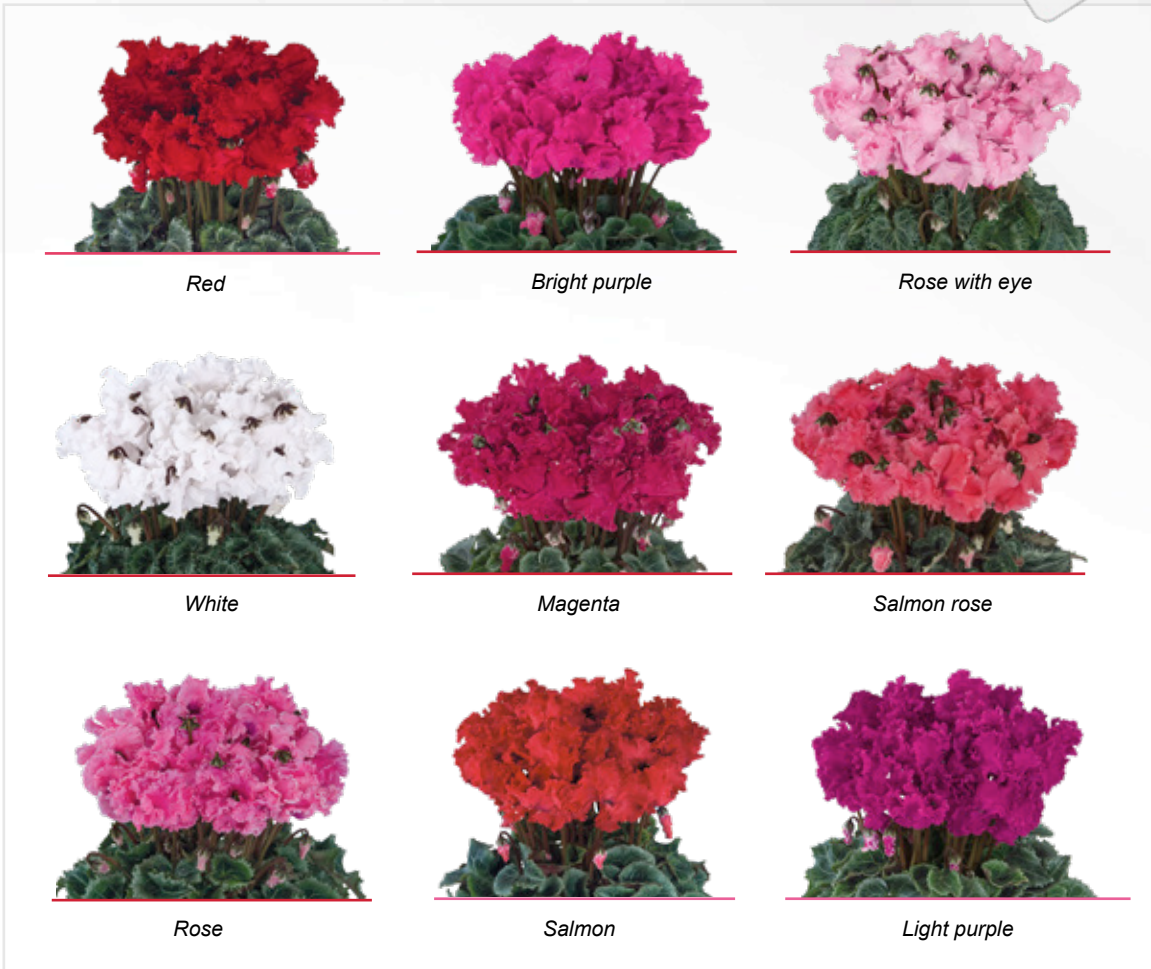

48900 - CRISPINO® mix / Mélange CRISPINO®