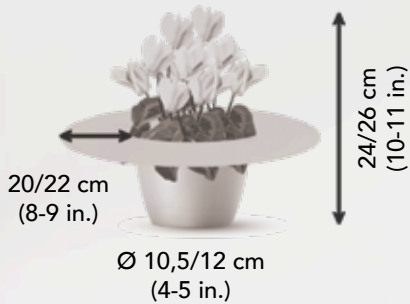

MIDI FLOWER