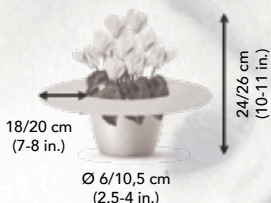

MINI FLOWER