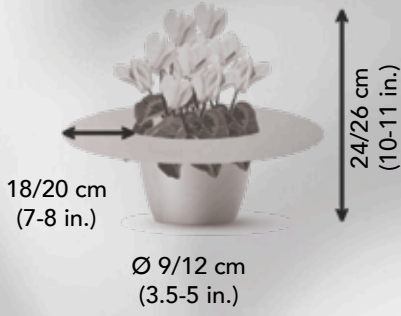

## HIGH PERFORMING FRINGED MINI

**NEW**

48900

**CRISPINO® mix**  
*Mélange CRISPINO®*

**MINI FLOWER**

**Metis®**  
CRISPINO® MINI

**NEW FRINGED MINI SERIES**

A mix of 9 very bright colours, including a luminous red